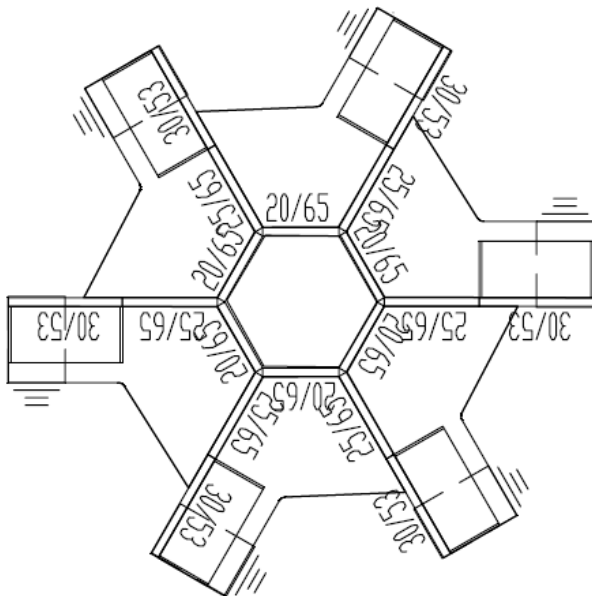

Hybrid Steelcase 9000 "6-Station Wheel"

Custom Made Worksurfaces

Pedestal and Shelf For Storage

Choose Your Own Finishes

Ask About Our Ergonomic Solutions

Articulating Keyboard Tray

Monitor Arm

CPU Holder