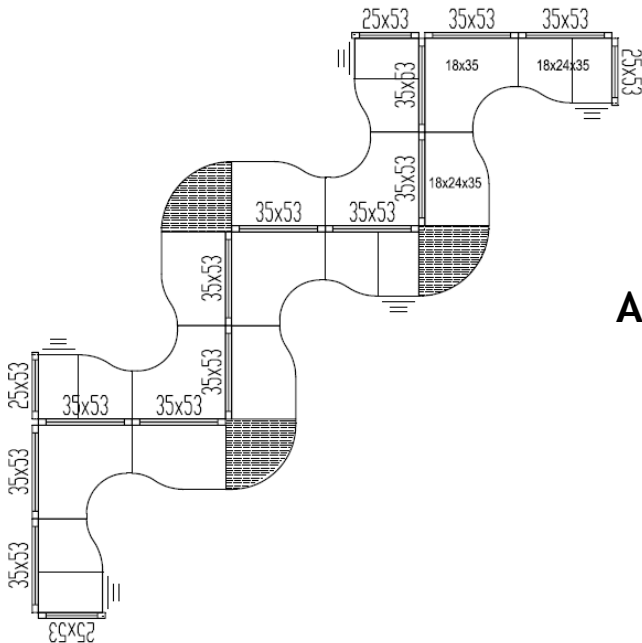

Hybrid Steelcase 9000
 “Serpentine”

- Choose Your Own Finishes
- Custom Sizes Available
- Pedestal For Storage
- Custom Made Worksurface

Ask About Our Ergonomic Solutions

Articulating Keyboard Tray

Monitor Arm