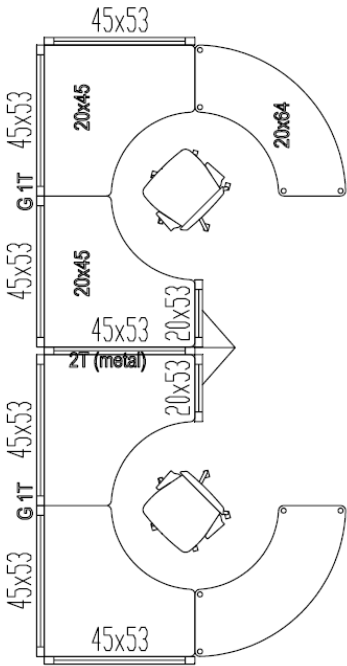

**Hybrid Steelcase 9000
“Double Horseshoe”**

- Choose Your Own Finishes
- Custom Sizes Available
- Custom Made Worksurfaces
- Optional Storage Solutions

Ask About Our Ergonomic Solutions

- Articulating Keyboard Tray
- Monitor Arm
- CPU Holder