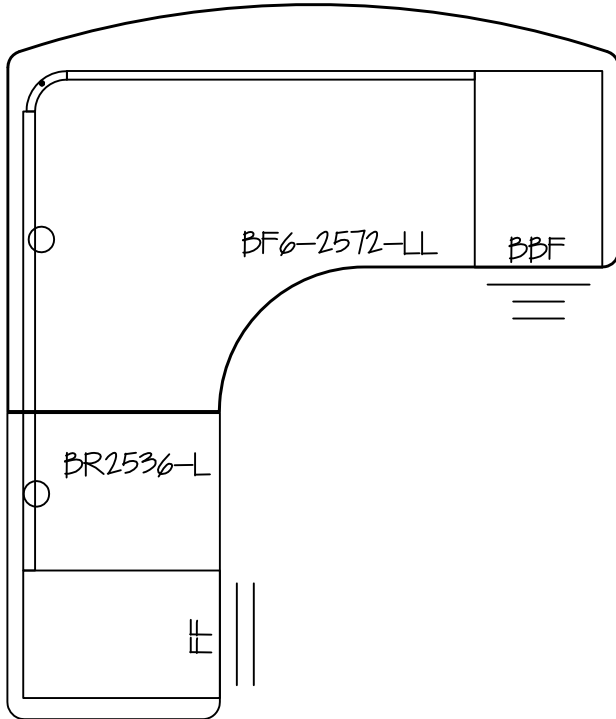

25" x 66" Bow Front w/ 6" overhang
25" x 36" Return Left

25" x 66" Bow Front w/ 6" overhang
25" x 36" Return Right

INFORMATION INCLUDED ON THIS DOCUMENT IS SOLELY THE PROPERTY OF NATIONAL OFFICE SERVICES.
THIS DOCUMENT MAY NOT BE USED OR COPIED WITHOUT WRITTEN CONSENT FROM NATIONAL OFFICE SERVICES.

25" x 72" Bow Front w/ 6" overhang
 25" x 36" Return Left

25" x 72" Bow Front w/ 6" overhang
 25" x 36" Return Right

INFORMATION INCLUDED ON THIS DOCUMENT IS SOLELY THE PROPERTY OF NATIONAL OFFICE SERVICES.
 THIS DOCUMENT MAY NOT BE USED OR COPIED WITHOUT WRITTEN CONSENT FROM NATIONAL OFFICE SERVICES.

25" x 72" Bow Front w/ 12" overhang
25" x 36" Return Left

25" x 72" Bow Front w/ 12" overhang
25" x 36" Return Right

INFORMATION INCLUDED ON THIS DOCUMENT IS SOLELY THE PROPERTY OF NATIONAL OFFICE SERVICES.
THIS DOCUMENT MAY NOT BE USED OR COPIED WITHOUT WRITTEN CONSENT FROM NATIONAL OFFICE SERVICES.