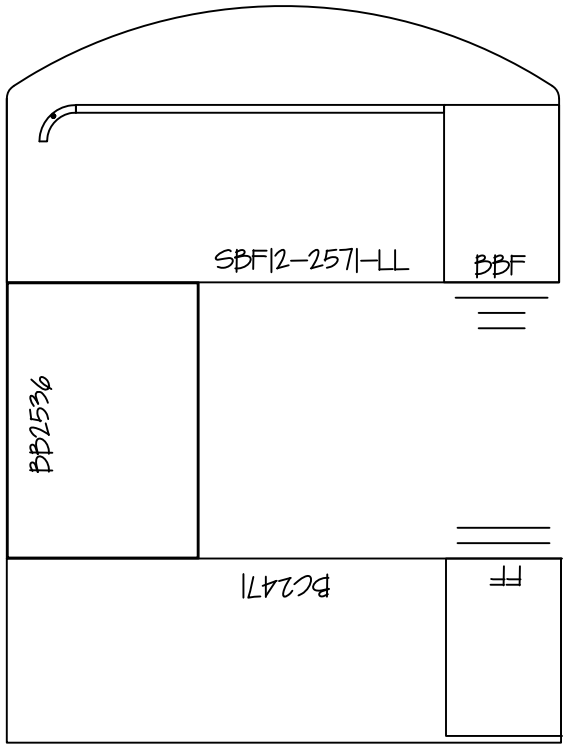

25" x 71" Straight Bow Front
w/ 12" overhang
25" x 36" Bridge Left
24" x 71" Credenza