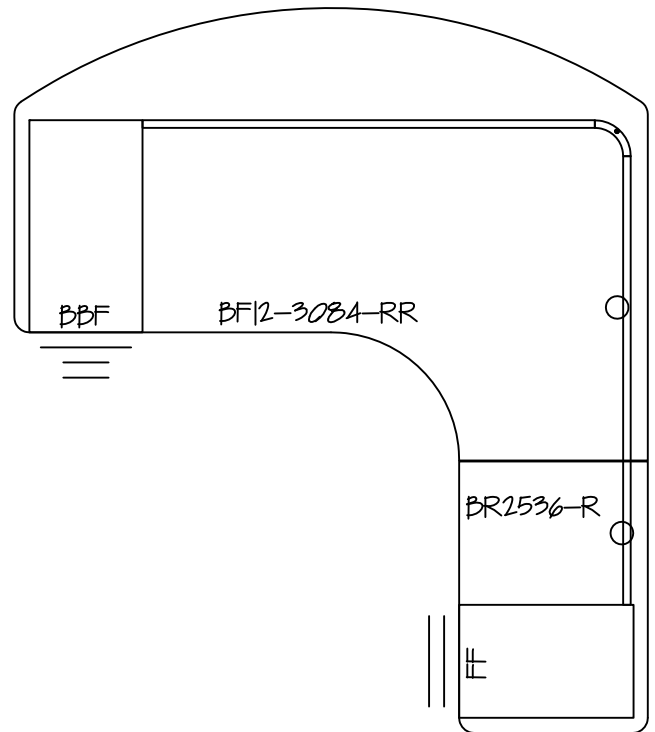

30" x 84" Bow Front w/ 12" overhang
25" x 36" Return Left

30" x 84" Bow Front w/ 12" overhang
25" x 36" Return Right

INFORMATION INCLUDED ON THIS DOCUMENT IS SOLELY THE PROPERTY OF NATIONAL OFFICE SERVICES.
THIS DOCUMENT MAY NOT BE USED OR COPIED WITHOUT WRITTEN CONSENT FROM NATIONAL OFFICE SERVICES.