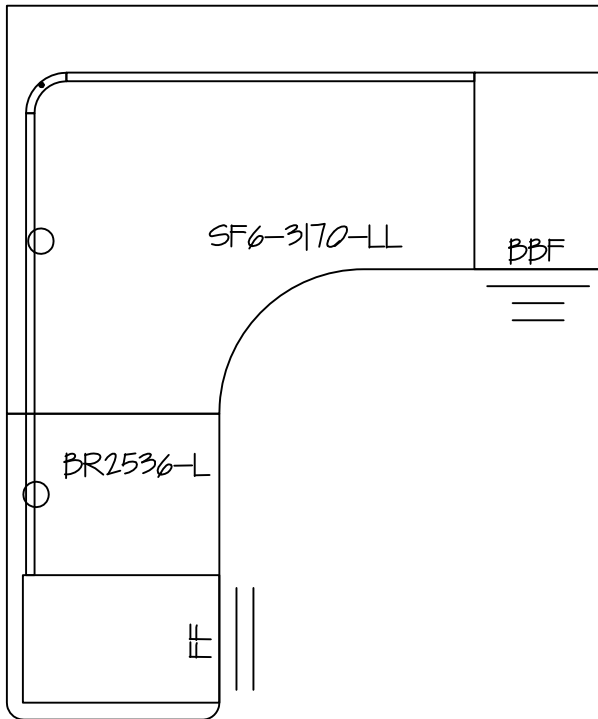

31" x 70" Straight Front
w/ 6" overhang
25" x 36" Return Left