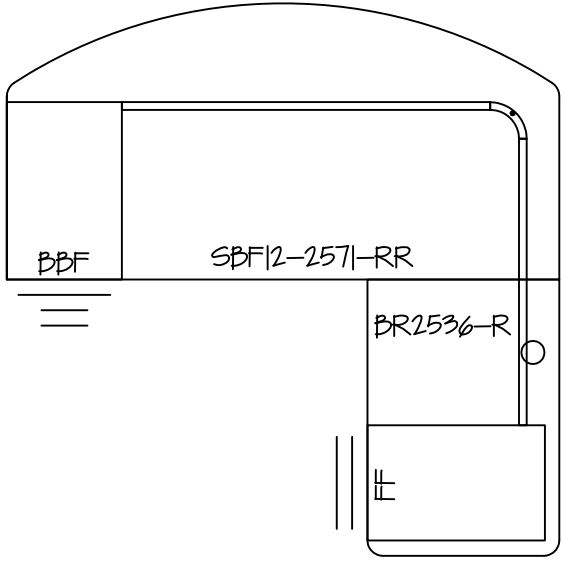

25" x 71" Straight Bow Front w/ 12" overhang

INFORMATION INCLUDED ON THIS DOCUMENT IS SOLELY THE PROPERTY OF NATIONAL OFFICE SERVICES.
THIS DOCUMENT MAY NOT BE USED OR COPIED WITHOUT WRITTEN CONSENT FROM NATIONAL OFFICE SERVICES.

25" x 71" Straight Bow Front
 w/ 12" overhang
 25" x 36" Return Left

25" x 71" Straight Bow Front
 w/ 12" overhang
 25" x 36" Return Right

INFORMATION INCLUDED ON THIS DOCUMENT IS SOLELY THE PROPERTY OF NATIONAL OFFICE SERVICES.
 THIS DOCUMENT MAY NOT BE USED OR COPIED WITHOUT WRITTEN CONSENT FROM NATIONAL OFFICE SERVICES.