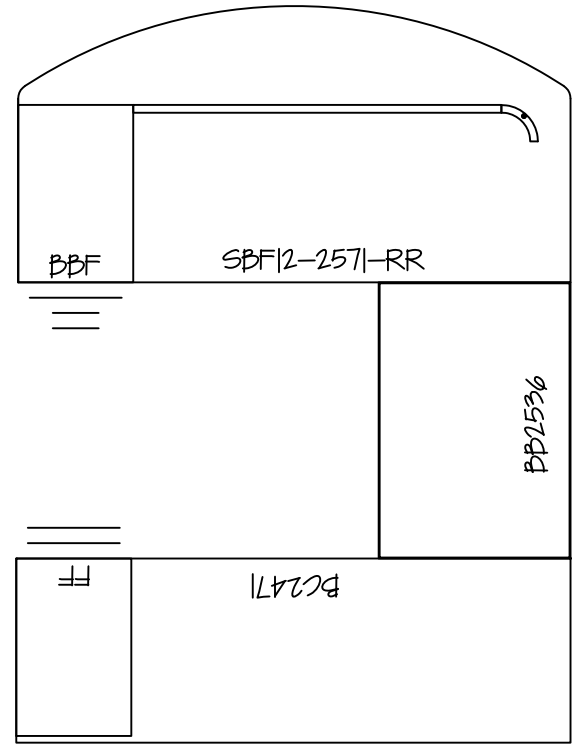

25" x 71" Straight Bow Front
w/ 12" overhang
25" x 36" Bridge Right
24" x 71" Credenza