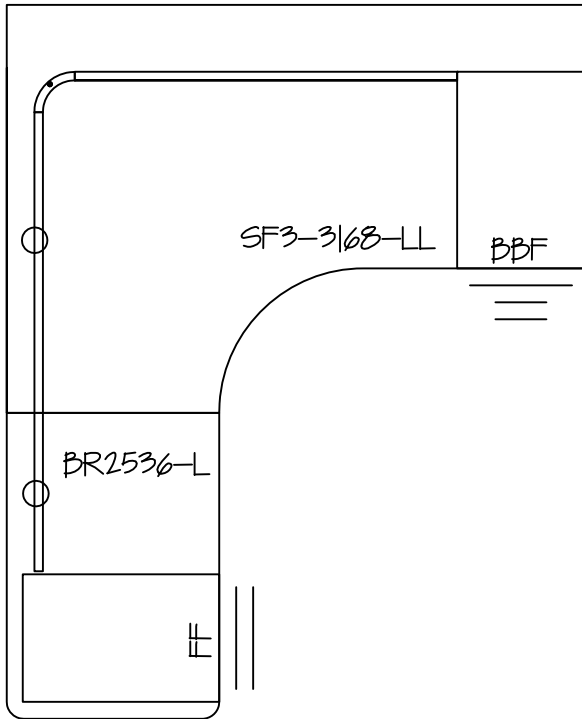

31" x 68" Straight Front
w/ 3" overhang
25" x 36" Return Left