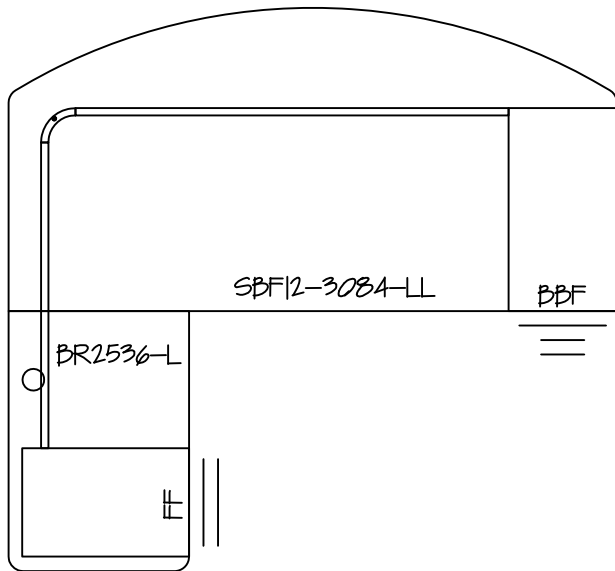

30" x 84" Straight Bow Front
w/ 12" overhang
25" x 36" Return Left