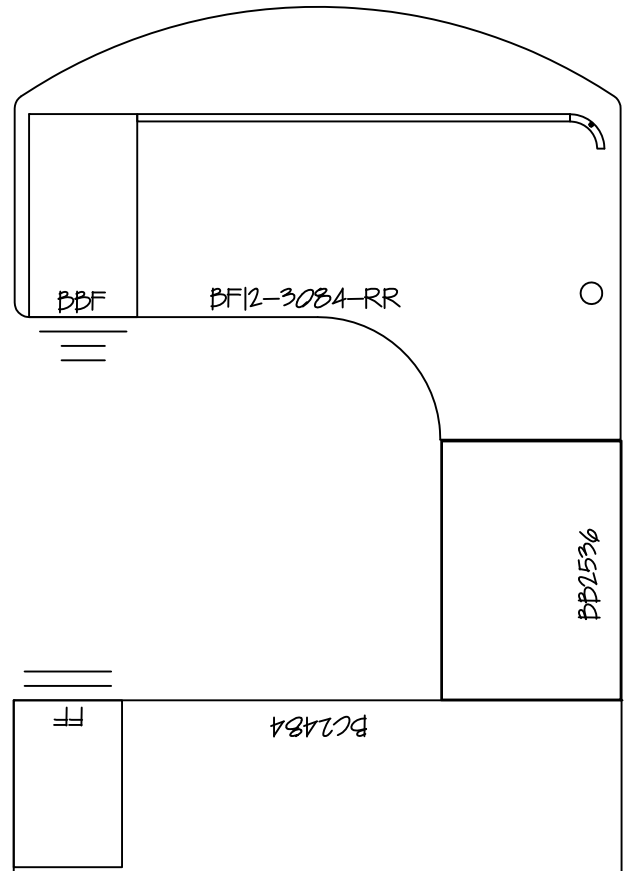

30" x 84" Bow Front
w/ 12" overhang
25" x 36" Bridge Right
24" x 84" Credenza