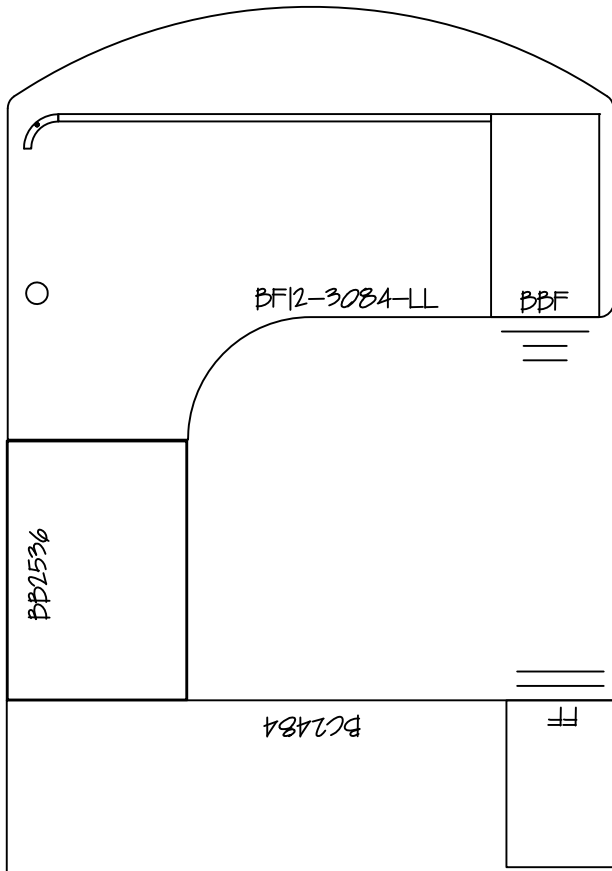

30" x 84" Bow Front
w/ 12" overhang
25" x 36" Bridge Left
24" x 84" Credenza