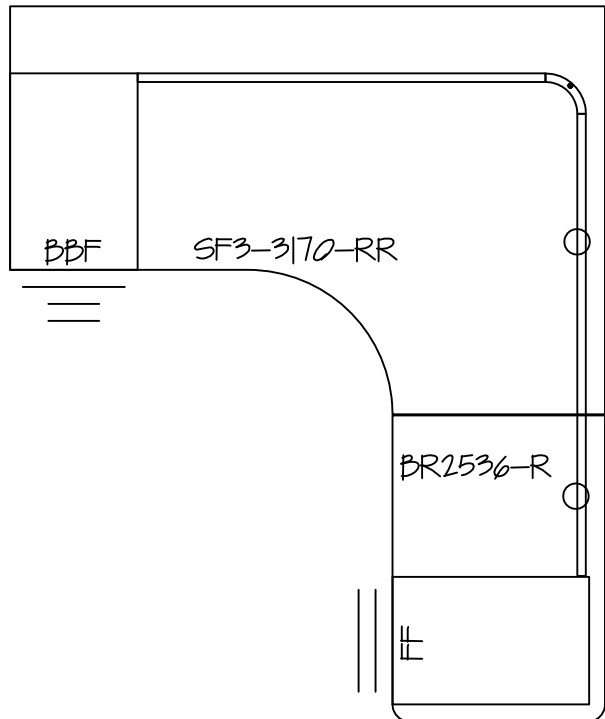

31" x 70" Straight Front
w/ 3" overhang
25" x 36" Return Right