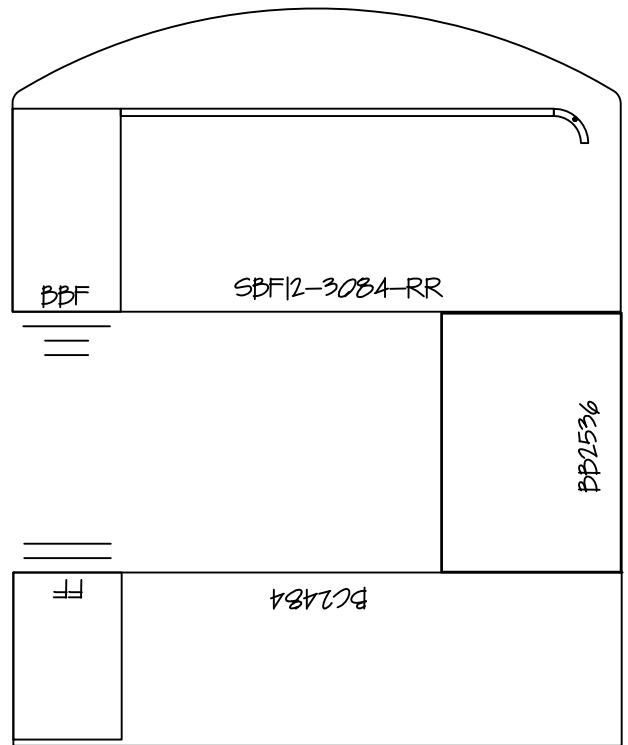

30" x 84" Straight Front
w/ 12" overhang
25" x 36" Bridge Left
24" x 84" Credenza

30" x 84" Straight Front
w/ 12" overhang
25" x 36" Bridge Right
24" x 84" Credenza

INFORMATION INCLUDED ON THIS DOCUMENT IS SOLELY THE PROPERTY OF NATIONAL OFFICE SERVICES.
THIS DOCUMENT MAY NOT BE USED OR COPIED WITHOUT WRITTEN CONSENT FROM NATIONAL OFFICE SERVICES.

GEN2OFFICE

National Office
SERVICES, INC.
OFFICE FURNITURE SALES • REMANUFACTURING • REFURBISHING

Factory Showroom:
15055 Brookpark Road ph (216) 898-0080
Cleveland OH 44142 Fax (216) 898-8388

Approval / Date