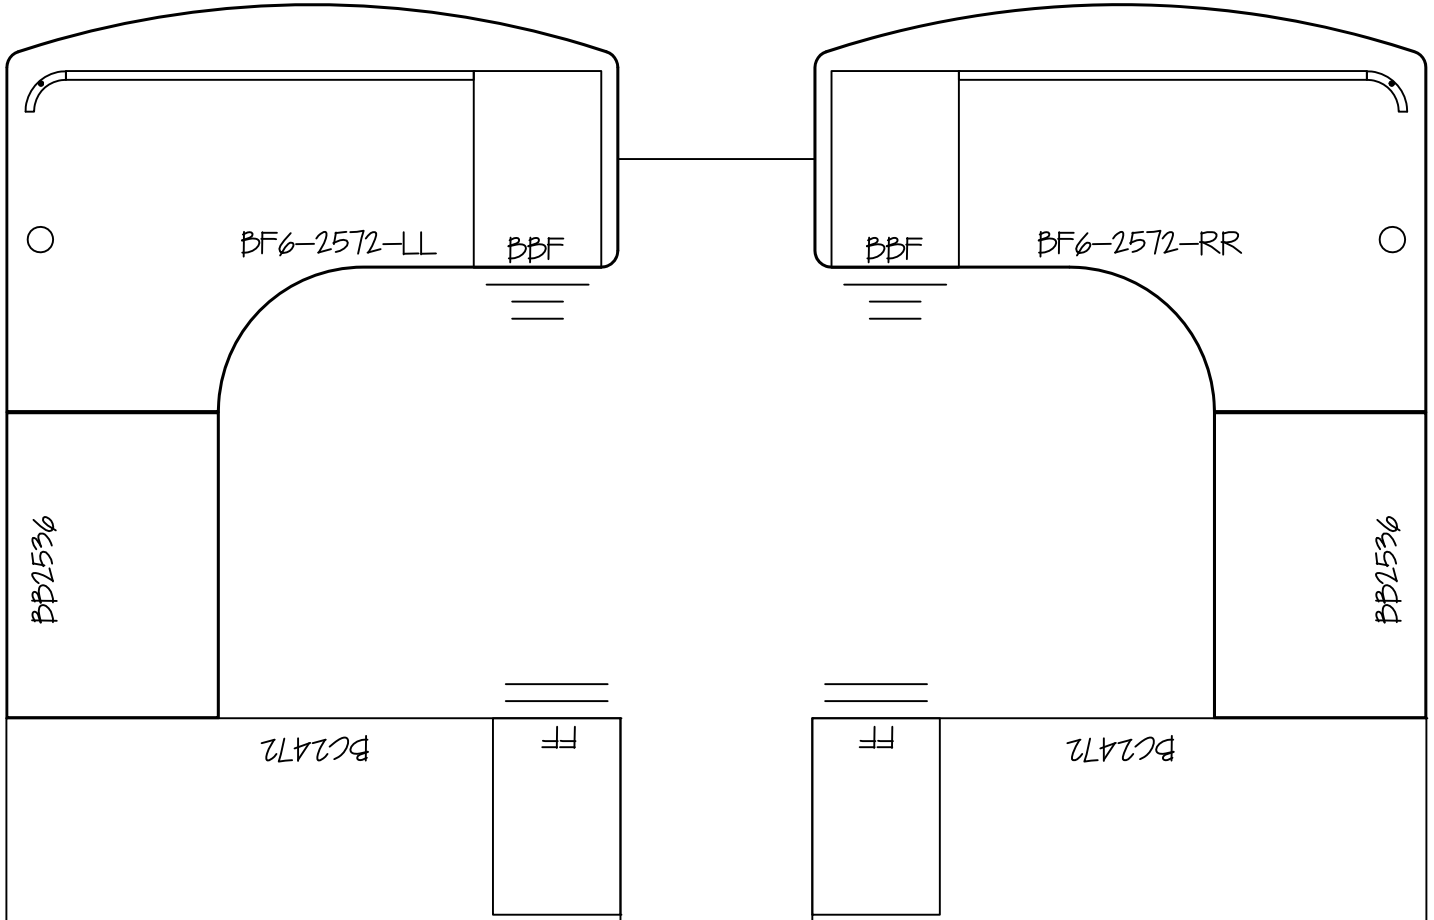

25" x 72" Bow Front
w/ 6" overhang
25" x 36" Bridge Left
24" x 72" Credenza

25" x 72" Bow Front
w/ 6" overhang
25" x 36" Bridge Right
24" x 72" Credenza

INFORMATION INCLUDED ON THIS DOCUMENT IS SOLELY THE PROPERTY OF NATIONAL OFFICE SERVICES.
THIS DOCUMENT MAY NOT BE USED OR COPIED WITHOUT WRITTEN CONSENT FROM NATIONAL OFFICE SERVICES.

GEN2 OFFICE

National Office
SERVICES, INC.
OFFICE FURNITURE SALES • REMANUFACTURING • REFURBISHING

Factory Showroom:
15655 Brookpark Road ph (216) 898-0080
Cleveland OH 44142 Fax (216) 898-8388

Approval / Date