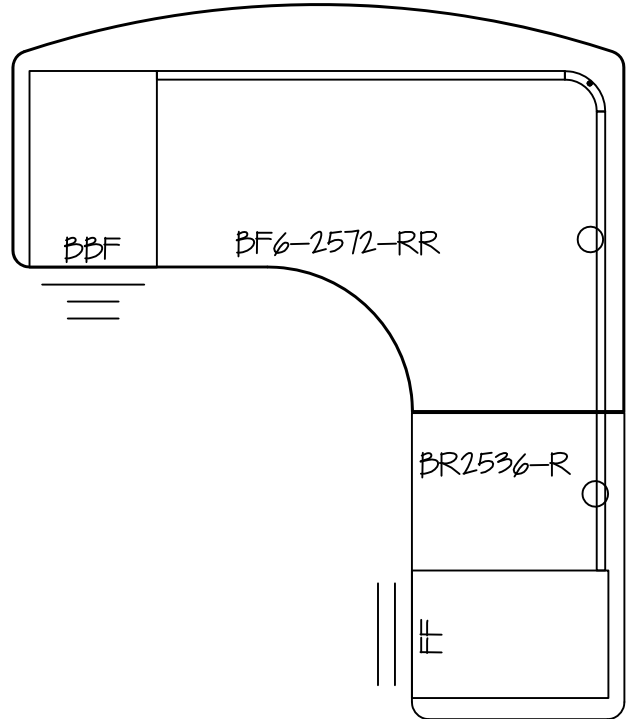

25" x 66" Bow Front w/ 6" overhang
25" x 36" Return Left

25" x 66" Bow Front w/ 6" overhang
25" x 36" Return Right

INFORMATION INCLUDED ON THIS DOCUMENT IS SOLELY THE PROPERTY OF NATIONAL OFFICE SERVICES.
THIS DOCUMENT MAY NOT BE USED OR COPIED WITHOUT WRITTEN CONSENT FROM NATIONAL OFFICE SERVICES.

25" x 72" Bow Front w/ 6" overhang
 25" x 36" Return Left

25" x 72" Bow Front w/ 6" overhang
 25" x 36" Return Right

INFORMATION INCLUDED ON THIS DOCUMENT IS SOLELY THE PROPERTY OF NATIONAL OFFICE SERVICES.
 THIS DOCUMENT MAY NOT BE USED OR COPIED WITHOUT WRITTEN CONSENT FROM NATIONAL OFFICE SERVICES.

25" x 72" Bow Front w/ 12" overhang
25" x 36" Return Left

25" x 72" Bow Front w/ 12" overhang
25" x 36" Return Right

INFORMATION INCLUDED ON THIS DOCUMENT IS SOLELY THE PROPERTY OF NATIONAL OFFICE SERVICES.
THIS DOCUMENT MAY NOT BE USED OR COPIED WITHOUT WRITTEN CONSENT FROM NATIONAL OFFICE SERVICES.