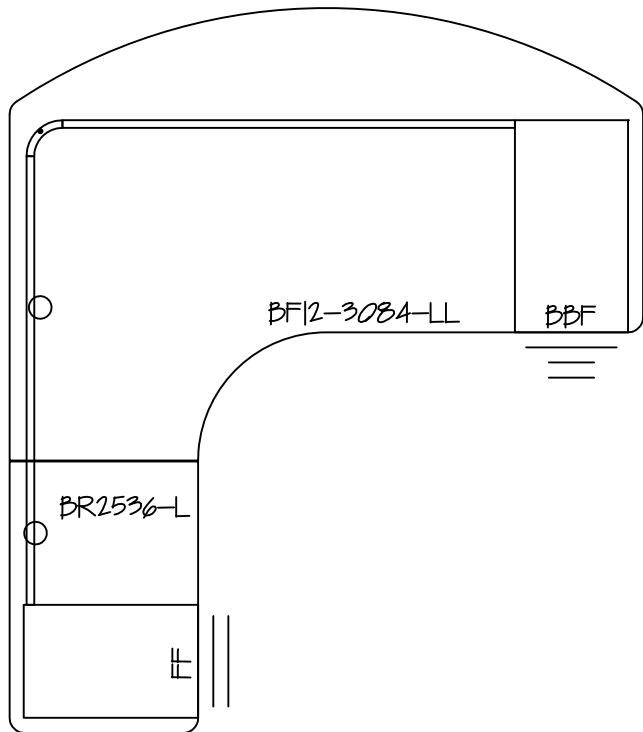

30" x 84" Bow Front w/ 12" overhang
25" x 36" Return Left