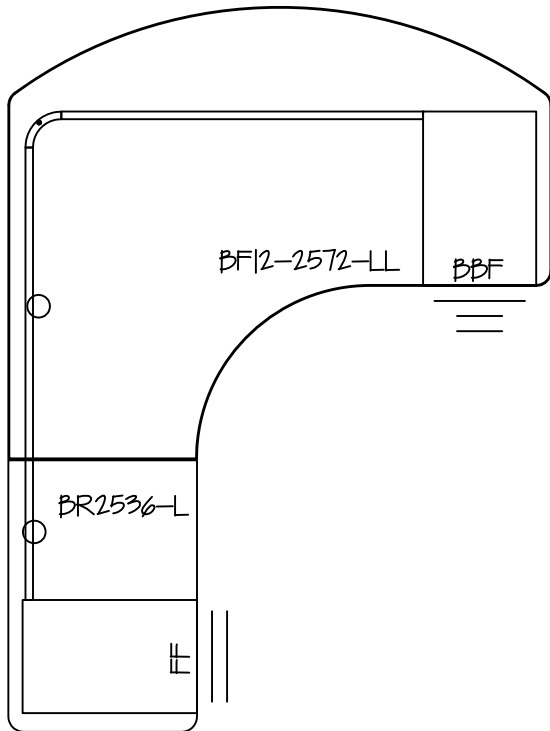

25" x 66" Bow Front w/ 6" overhang
25" x 36" Return Left

25" x 66" Bow Front w/ 6" overhang
25" x 36" Return Right

INFORMATION INCLUDED ON THIS DOCUMENT IS SOLELY THE PROPERTY OF NATIONAL OFFICE SERVICES.
THIS DOCUMENT MAY NOT BE USED OR COPIED WITHOUT WRITTEN CONSENT FROM NATIONAL OFFICE SERVICES.

25" x 72" Bow Front w/ 6" overhang
 25" x 36" Return Left

25" x 72" Bow Front w/ 6" overhang
 25" x 36" Return Right

INFORMATION INCLUDED ON THIS DOCUMENT IS SOLELY THE PROPERTY OF NATIONAL OFFICE SERVICES.
 THIS DOCUMENT MAY NOT BE USED OR COPIED WITHOUT WRITTEN CONSENT FROM NATIONAL OFFICE SERVICES.

25" x 72" Bow Front w/ 12" overhang
25" x 36" Return Left

25" x 72" Bow Front w/ 12" overhang
25" x 36" Return Right

INFORMATION INCLUDED ON THIS DOCUMENT IS SOLELY THE PROPERTY OF NATIONAL OFFICE SERVICES.
THIS DOCUMENT MAY NOT BE USED OR COPIED WITHOUT WRITTEN CONSENT FROM NATIONAL OFFICE SERVICES.