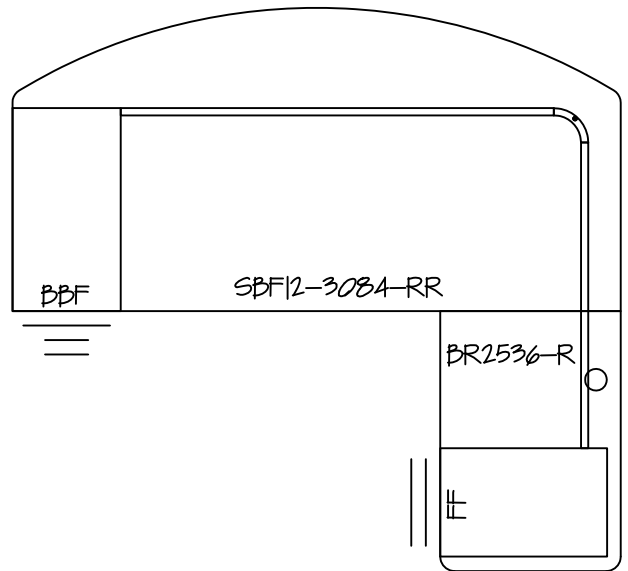

30" x 84" Straight Bow Front
 w/ 12" overhang
 25" x 36" Return Left

30" x 84" Straight Bow Front
 w/ 12" overhang
 25" x 36" Return Right

INFORMATION INCLUDED ON THIS DOCUMENT IS SOLELY THE PROPERTY OF NATIONAL OFFICE SERVICES.
 THIS DOCUMENT MAY NOT BE USED OR COPIED WITHOUT WRITTEN CONSENT FROM NATIONAL OFFICE SERVICES.