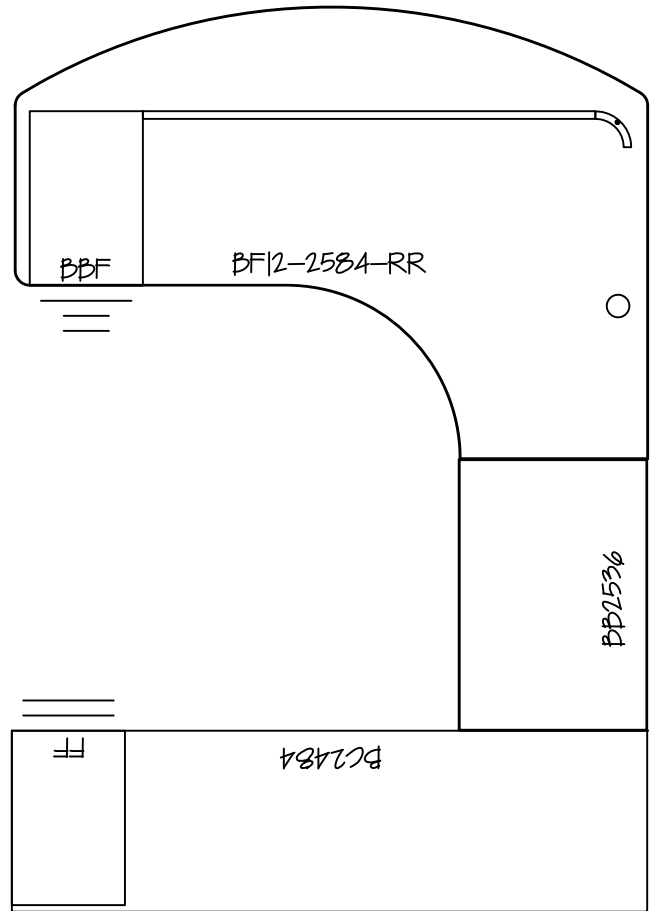

25" x 84" Bow Front
w/ 12" overhang
25" x 36" Bridge Left
24" x 84" Credenza

25" x 84" Bow Front
w/ 12" overhang
25" x 36" Bridge Right
24" x 84" Credenza

INFORMATION INCLUDED ON THIS DOCUMENT IS SOLELY THE PROPERTY OF NATIONAL OFFICE SERVICES.
THIS DOCUMENT MAY NOT BE USED OR COPIED WITHOUT WRITTEN CONSENT FROM NATIONAL OFFICE SERVICES.

GEN2OFFICE

National Office
SERVICES, INC.
OFFICE FURNITURE SALES • REMANUFACTURING • REFURBISHING

Factory Showroom:
15655 Brookpark Road ph (216) 898-0080
Cleveland OH 44142 Fax (216) 898-8388

Approval / Date