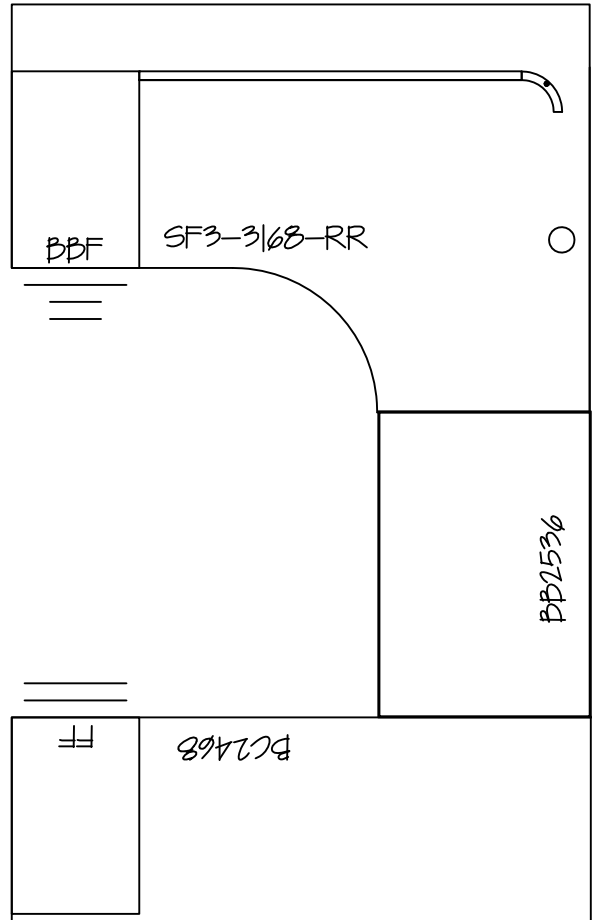

31" x 68" Straight Front
w/ 3" overhang
25" x 36" Bridge Right
24" x 68" Credenza