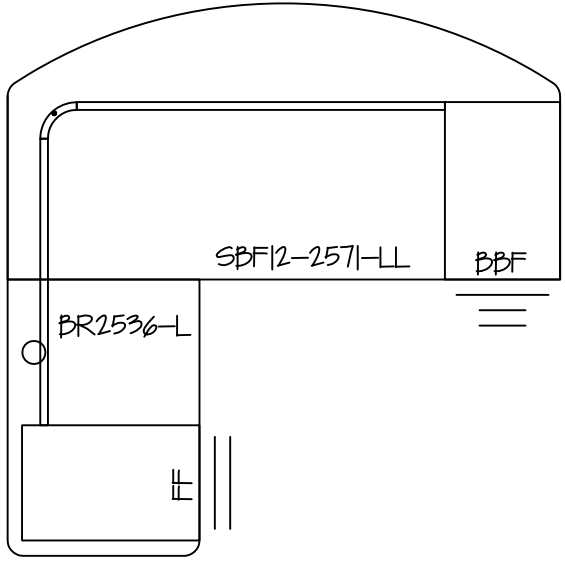

25" x 71" Straight Bow Front
w/ 12" overhang
25" x 36" Return Left