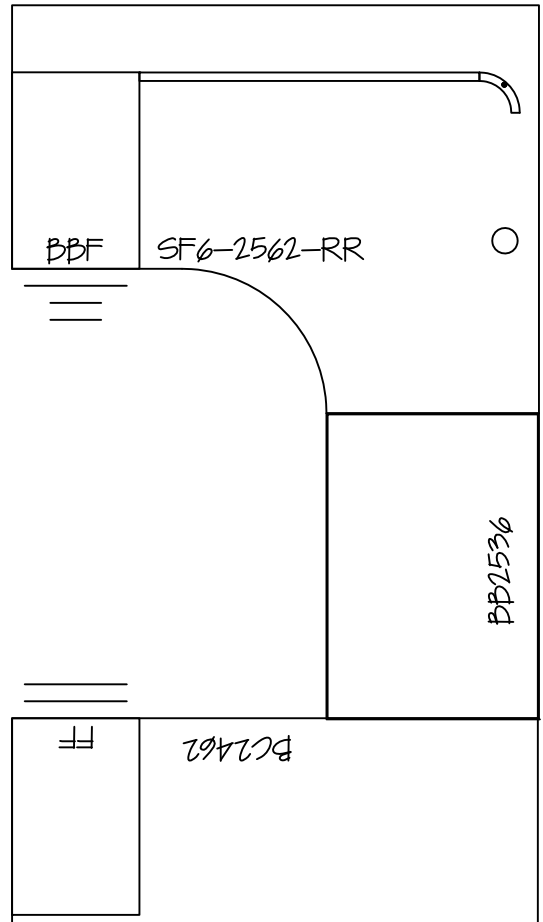

25" x 62" Straight Front
w/ 6" overhang
25" x 36" Bridge Right
24" x 62" Credenza