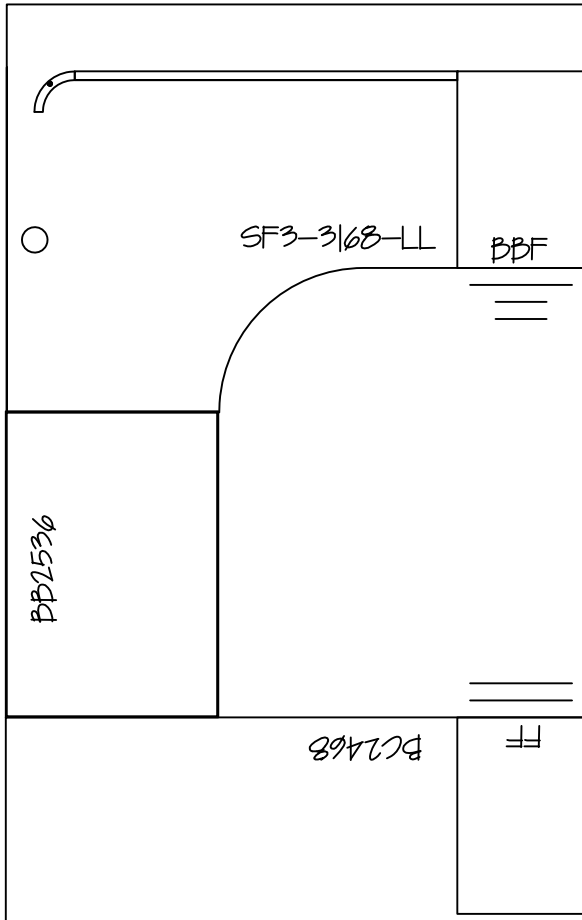

31" x 68" Straight Front
w/ 3" overhang
25" x 36" Bridge Left
24" x 68" Credenza