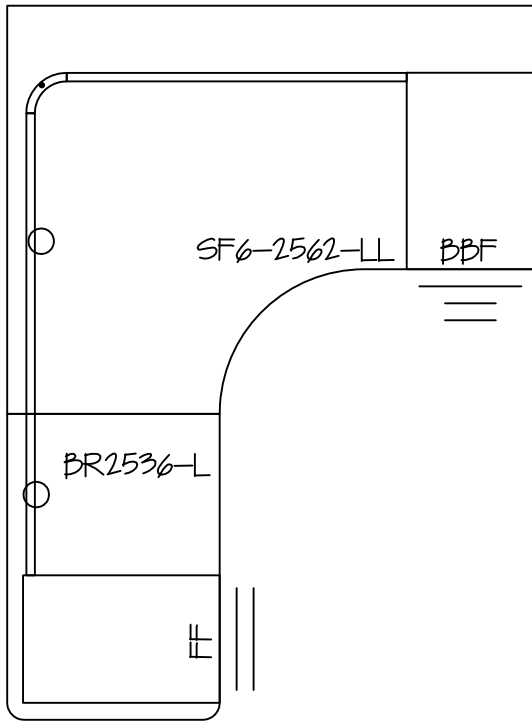

25" x 62" Straight Front
w/ 6" overhang
25" x 36" Return Left