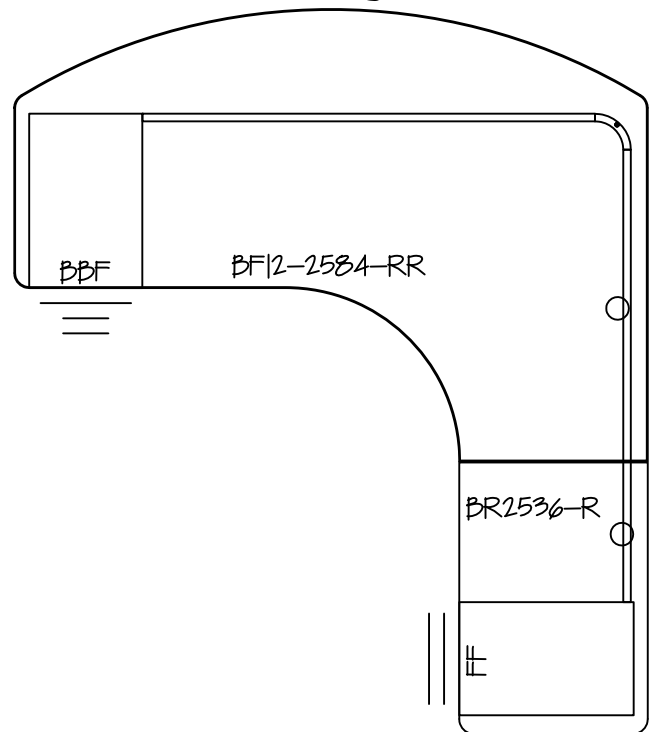

25" x 72" Bow Front w/ 12" overhang
25" x 36" Return Left

25" x 72" Bow Front w/ 12" overhang
25" x 36" Return Right

INFORMATION INCLUDED ON THIS DOCUMENT IS SOLELY THE PROPERTY OF NATIONAL OFFICE SERVICES.
THIS DOCUMENT MAY NOT BE USED OR COPIED WITHOUT WRITTEN CONSENT FROM NATIONAL OFFICE SERVICES.

25" x 84" Bow Front w/ 12" overhang
 25" x 36" Return Left

25" x 84" Bow Front w/ 12" overhang
 25" x 36" Return Right

INFORMATION INCLUDED ON THIS DOCUMENT IS SOLELY THE PROPERTY OF NATIONAL OFFICE SERVICES.
 THIS DOCUMENT MAY NOT BE USED OR COPIED WITHOUT WRITTEN CONSENT FROM NATIONAL OFFICE SERVICES.