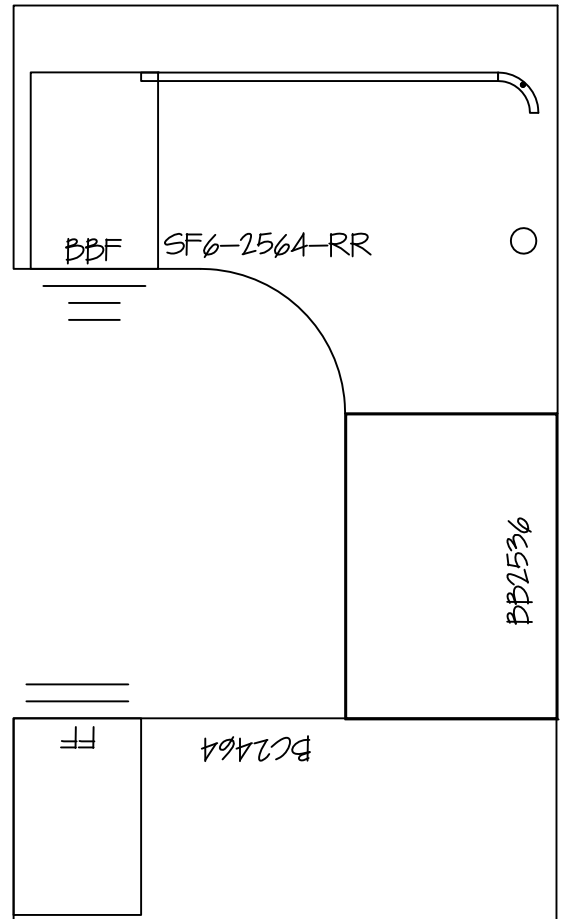

25" x 64" Straight Front
w/ 6" overhang
25" x 36" Bridge Right
24" x 64" Credenza