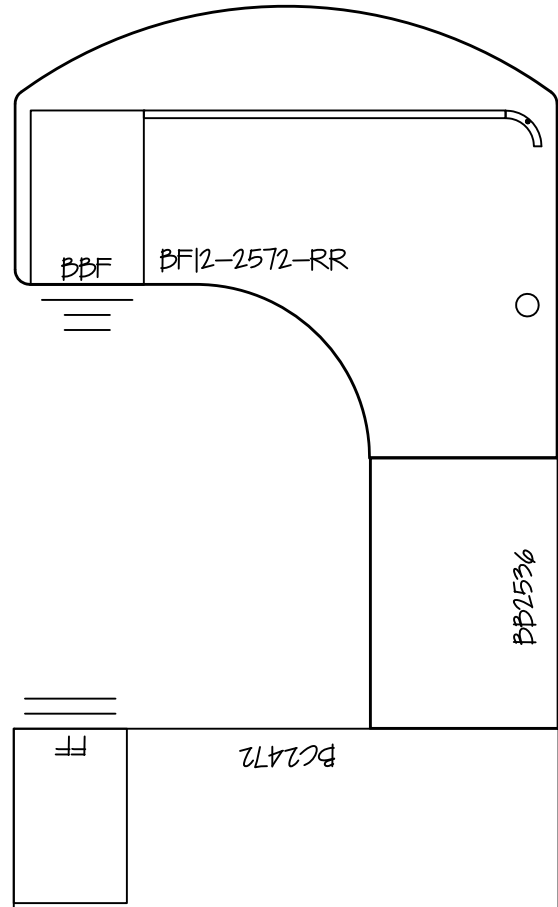

25" x 72" Bow Front
w/ 12" overhang
25" x 36" Bridge Right
24" x 72" Credenza