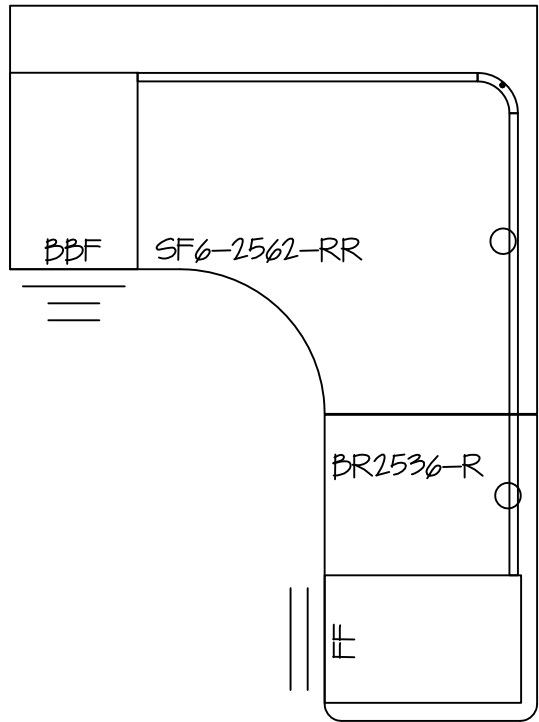

25" x 62" Straight Front
w/ 6" overhang
25" x 36" Return Right