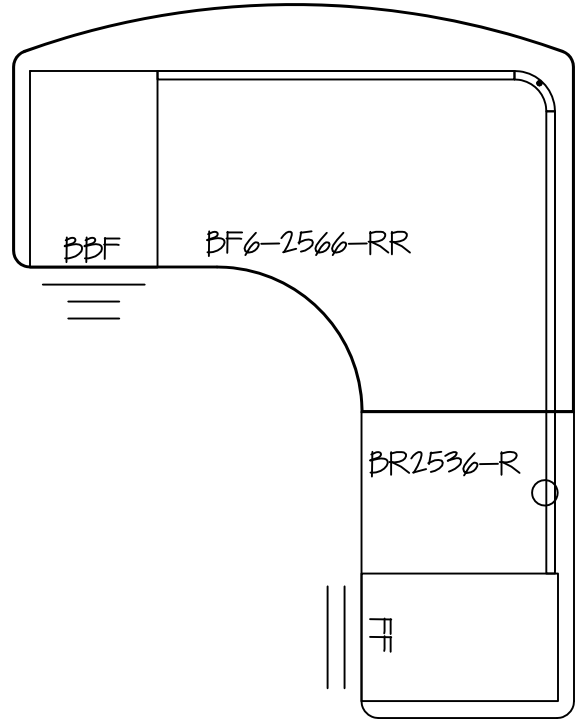

25" x 66" Bow Front w/ 6" overhang
25" x 36" Return Left

25" x 66" Bow Front w/ 6" overhang
25" x 36" Return Right

INFORMATION INCLUDED ON THIS DOCUMENT IS SOLELY THE PROPERTY OF NATIONAL OFFICE SERVICES.
THIS DOCUMENT MAY NOT BE USED OR COPIED WITHOUT WRITTEN CONSENT FROM NATIONAL OFFICE SERVICES.

25" x 72" Bow Front w/ 6" overhang
 25" x 36" Return Left

25" x 72" Bow Front w/ 6" overhang
 25" x 36" Return Right

INFORMATION INCLUDED ON THIS DOCUMENT IS SOLELY THE PROPERTY OF NATIONAL OFFICE SERVICES.
 THIS DOCUMENT MAY NOT BE USED OR COPIED WITHOUT WRITTEN CONSENT FROM NATIONAL OFFICE SERVICES.