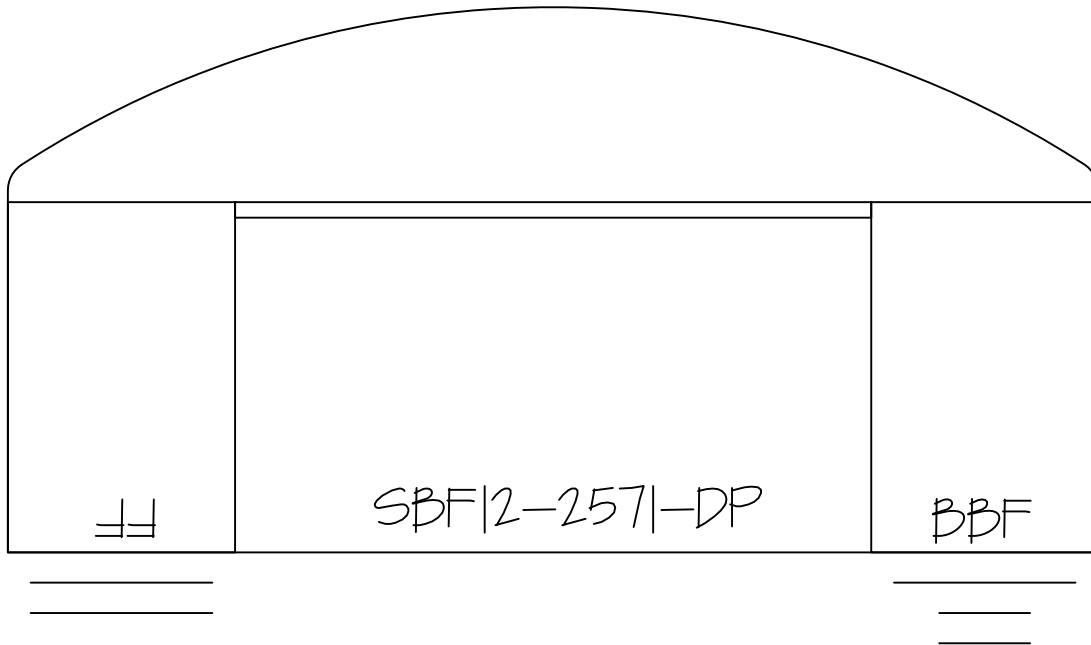

25" x 71" Straight Bow Front w/ 12" overhang

INFORMATION INCLUDED ON THIS DOCUMENT IS SOLELY THE PROPERTY OF NATIONAL OFFICE SERVICES.
THIS DOCUMENT MAY NOT BE USED OR COPIED WITHOUT WRITTEN CONSENT FROM NATIONAL OFFICE SERVICES.

GEN2OFFICE

National Office
SERVICES, INC.
OFFICE FURNITURE SALES • REMANUFACTURING • REFURBISHING

Factory Showroom:
15055 Brookpark Road ph (216) 898-0080
Cleveland OH 44142 Fax (216) 898-8388

Approval / Date