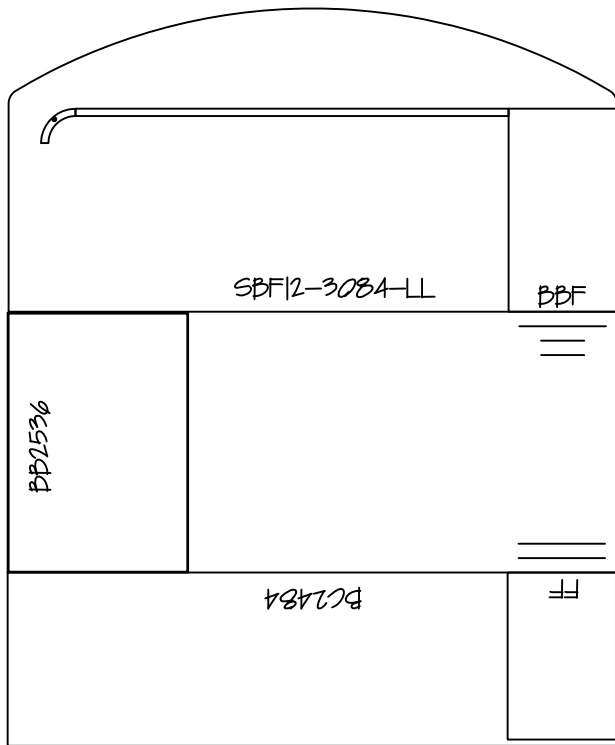

30" x 84" Straight Front
w/ 12" overhang
25" x 36" Bridge Left
24" x 84" Credenza

30" x 84" Straight Front
w/ 12" overhang
25" x 36" Bridge Right
24" x 84" Credenza

INFORMATION INCLUDED ON THIS DOCUMENT IS SOLELY THE PROPERTY OF NATIONAL OFFICE SERVICES.
THIS DOCUMENT MAY NOT BE USED OR COPIED WITHOUT WRITTEN CONSENT FROM NATIONAL OFFICE SERVICES.

GEN2OFFICE

National Office
SERVICES, INC.
OFFICE FURNITURE SALES • REMANUFACTURING • REFURBISHING

Factory Showroom:
15055 Brookpark Road ph (216) 898-0080
Cleveland OH 44142 Fax (216) 898-8388

Approval / Date