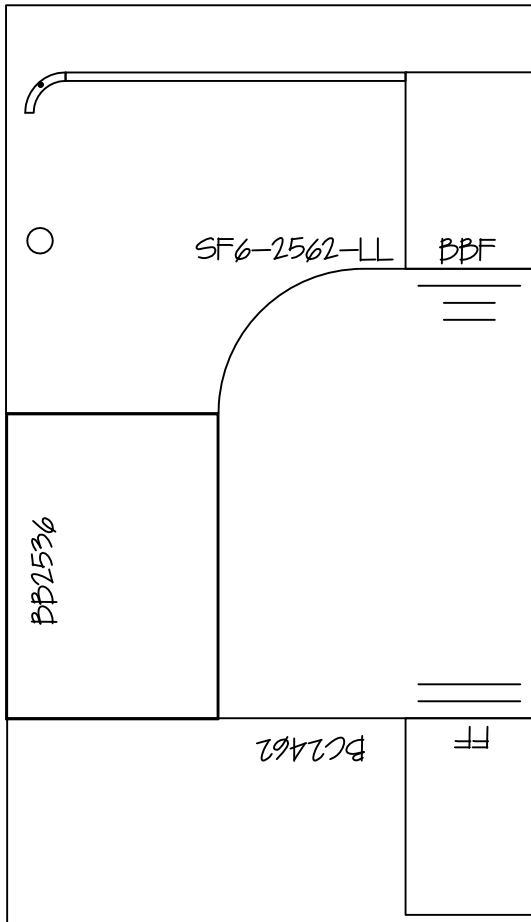

25" x 62" Straight Front
w/ 6" overhang
25" x 36" Bridge Left
24" x 62" Credenza