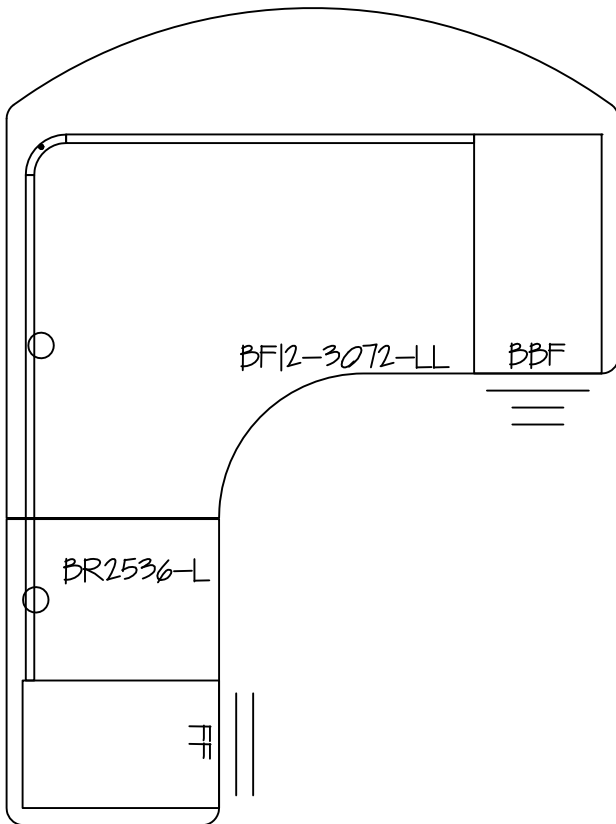

25" x 66" Bow Front w/ 6" overhang
25" x 36" Return Left

25" x 66" Bow Front w/ 6" overhang
25" x 36" Return Right

INFORMATION INCLUDED ON THIS DOCUMENT IS SOLELY THE PROPERTY OF NATIONAL OFFICE SERVICES.
THIS DOCUMENT MAY NOT BE USED OR COPIED WITHOUT WRITTEN CONSENT FROM NATIONAL OFFICE SERVICES.

25" x 84" Bow Front w/ 12" overhang
 25" x 36" Return Left

25" x 84" Bow Front w/ 12" overhang
 25" x 36" Return Right

INFORMATION INCLUDED ON THIS DOCUMENT IS SOLELY THE PROPERTY OF NATIONAL OFFICE SERVICES.
 THIS DOCUMENT MAY NOT BE USED OR COPIED WITHOUT WRITTEN CONSENT FROM NATIONAL OFFICE SERVICES.

30" x 72" Bow Front w/ 12" overhang
 25" x 36" Return Left

30" x 72" Bow Front w/ 12" overhang
 25" x 36" Return Right

INFORMATION INCLUDED ON THIS DOCUMENT IS SOLELY THE PROPERTY OF NATIONAL OFFICE SERVICES.
 THIS DOCUMENT MAY NOT BE USED OR COPIED WITHOUT WRITTEN CONSENT FROM NATIONAL OFFICE SERVICES.