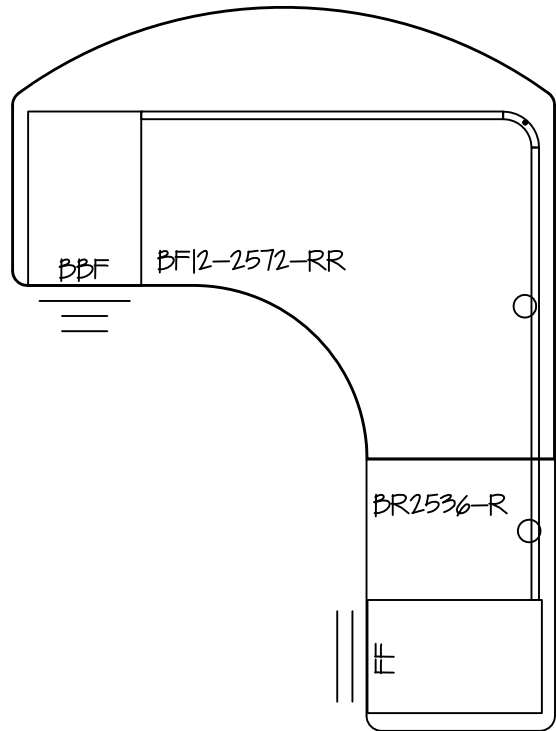

25" x 72" Bow Front w/ 6" overhang
 25" x 36" Return Left

25" x 72" Bow Front w/ 6" overhang
 25" x 36" Return Right

INFORMATION INCLUDED ON THIS DOCUMENT IS SOLELY THE PROPERTY OF NATIONAL OFFICE SERVICES.
 THIS DOCUMENT MAY NOT BE USED OR COPIED WITHOUT WRITTEN CONSENT FROM NATIONAL OFFICE SERVICES.

25" x 72" Bow Front w/ 12" overhang
25" x 36" Return Left

25" x 72" Bow Front w/ 12" overhang
25" x 36" Return Right

INFORMATION INCLUDED ON THIS DOCUMENT IS SOLELY THE PROPERTY OF NATIONAL OFFICE SERVICES.
THIS DOCUMENT MAY NOT BE USED OR COPIED WITHOUT WRITTEN CONSENT FROM NATIONAL OFFICE SERVICES.