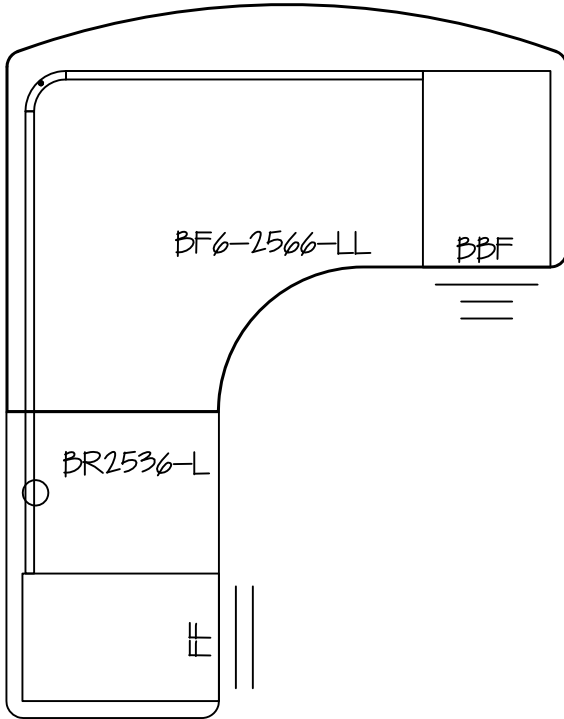

25" x 66" Bow Front w/ 6" overhang
25" x 36" Return Left

25" x 66" Bow Front w/ 6" overhang
25" x 36" Return Right

INFORMATION INCLUDED ON THIS DOCUMENT IS SOLELY THE PROPERTY OF NATIONAL OFFICE SERVICES.
THIS DOCUMENT MAY NOT BE USED OR COPIED WITHOUT WRITTEN CONSENT FROM NATIONAL OFFICE SERVICES.

25" x 72" Bow Front w/ 6" overhang
 25" x 36" Return Left

25" x 72" Bow Front w/ 6" overhang
 25" x 36" Return Right

INFORMATION INCLUDED ON THIS DOCUMENT IS SOLELY THE PROPERTY OF NATIONAL OFFICE SERVICES.
 THIS DOCUMENT MAY NOT BE USED OR COPIED WITHOUT WRITTEN CONSENT FROM NATIONAL OFFICE SERVICES.