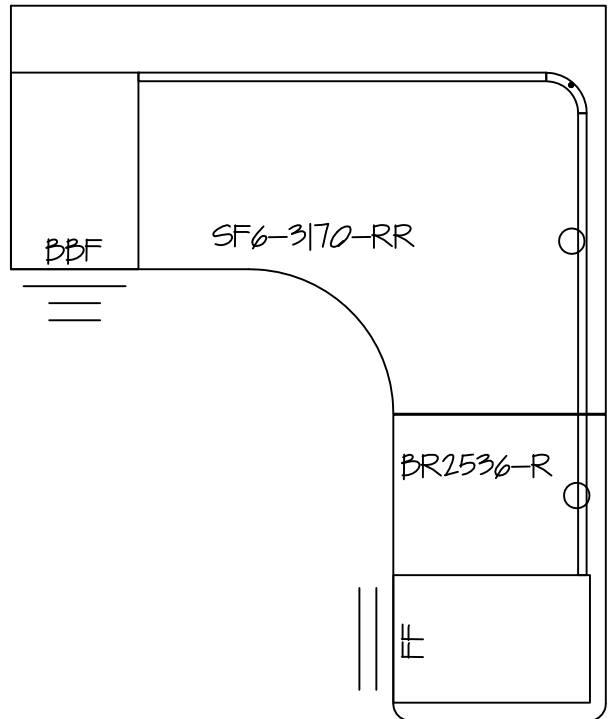

31" x 70" Straight Front
w/ 6" overhang
25" x 36" Return Right