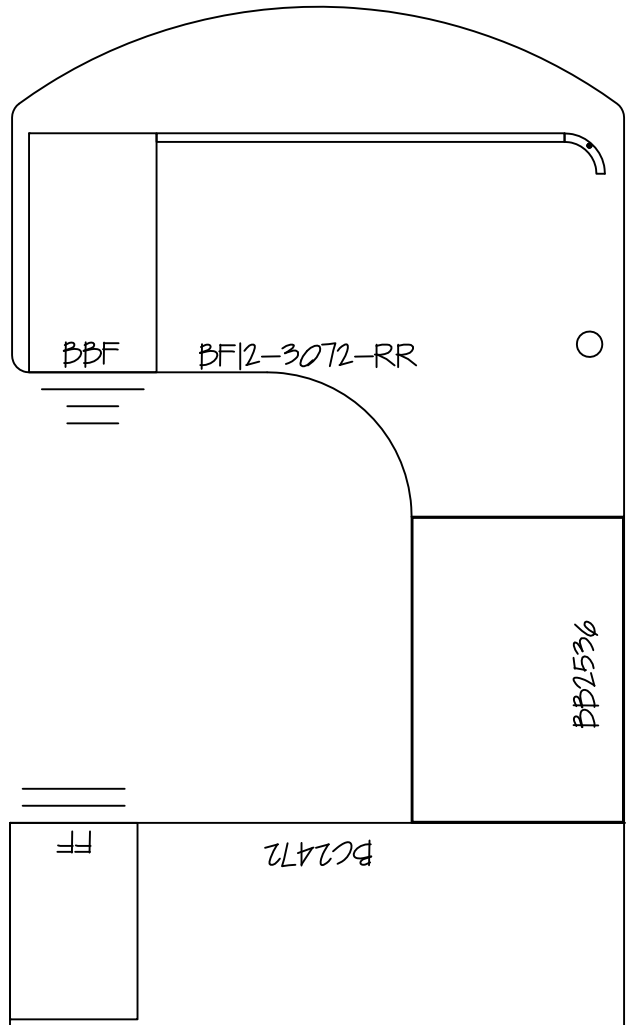

30" x 72" Bow Front
w/ 12" overhang
25" x 36" Bridge Left
24" x 72" Credenza

30" x 72" Bow Front
w/ 12" overhang
25" x 36" Bridge Right
24" x 72" Credenza

INFORMATION INCLUDED ON THIS DOCUMENT IS SOLELY THE PROPERTY OF NATIONAL OFFICE SERVICES.
THIS DOCUMENT MAY NOT BE USED OR COPIED WITHOUT WRITTEN CONSENT FROM NATIONAL OFFICE SERVICES.

GEN2OFFICE

National Office
SERVICES, INC.
OFFICE FURNITURE SALES • REMANUFACTURING • REFURBISHING

Factory Showroom:
15655 Brookpark Road ph (216) 898-0080
Cleveland OH 44142 Fax (216) 898-8388

Approval / Date