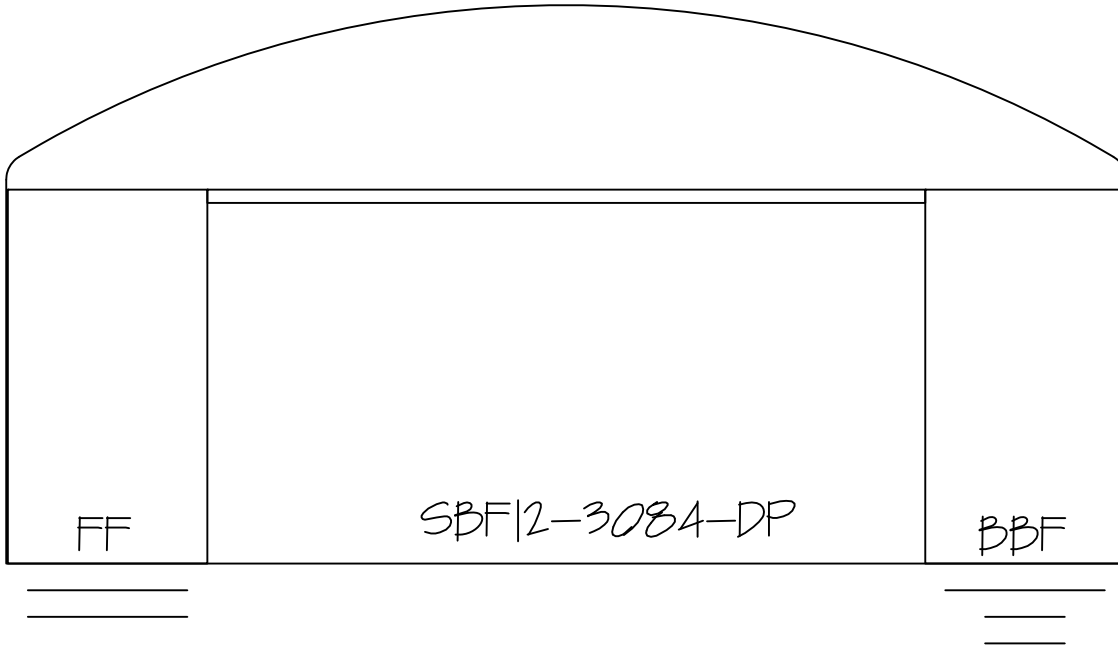

30" x 84" Straight Bow Front w/ 12" overhang

INFORMATION INCLUDED ON THIS DOCUMENT IS SOLELY THE PROPERTY OF NATIONAL OFFICE SERVICES.
THIS DOCUMENT MAY NOT BE USED OR COPIED WITHOUT WRITTEN CONSENT FROM NATIONAL OFFICE SERVICES.

GEN2 OFFICE

Approval / Date

National Office
SERVICES, INC.
OFFICE FURNITURE SALES • REMANUFACTURING • REFURBISHING

Factory Showroom:
15055 Brookpark Road ph (216) 898-0080
Cleveland OH 44142 Fax (216) 898-8388