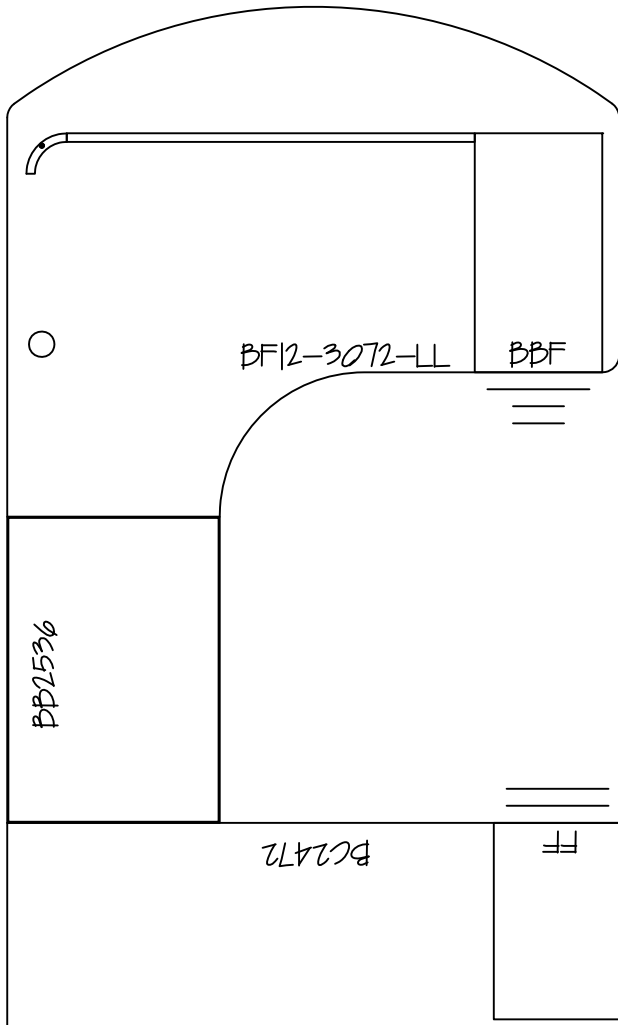

30" x 72" Bow Front
w/ 12" overhang
25" x 36" Bridge Left
24" x 72" Credenza

30" x 72" Bow Front
w/ 12" overhang
25" x 36" Bridge Right
24" x 72" Credenza

INFORMATION INCLUDED ON THIS DOCUMENT IS SOLELY THE PROPERTY OF NATIONAL OFFICE SERVICES.
THIS DOCUMENT MAY NOT BE USED OR COPIED WITHOUT WRITTEN CONSENT FROM NATIONAL OFFICE SERVICES.

GEN2OFFICE

National Office
SERVICES, INC.
OFFICE FURNITURE SALES • REMANUFACTURING • REFURBISHING

Factory Showroom:
15655 Brookpark Road ph (216) 898-0080
Cleveland OH 44142 Fax (216) 898-8388

Approval / Date