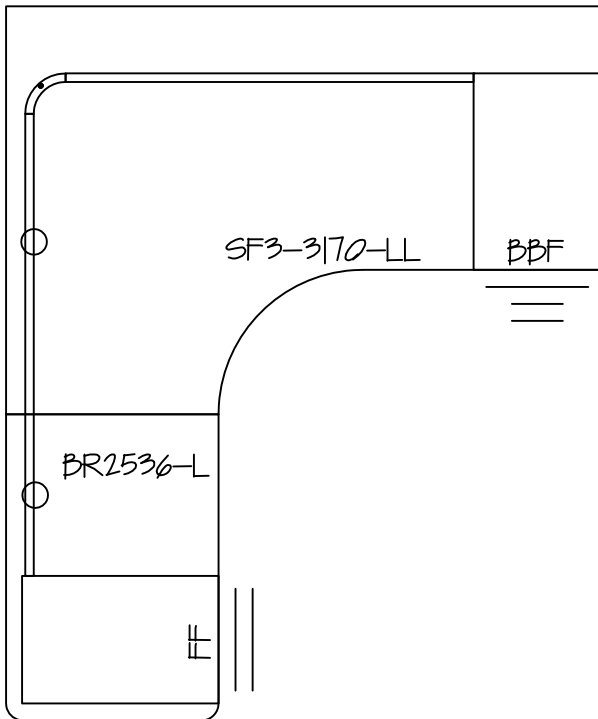

31" x 70" Straight Front
w/ 3" overhang
25" x 36" Return Left