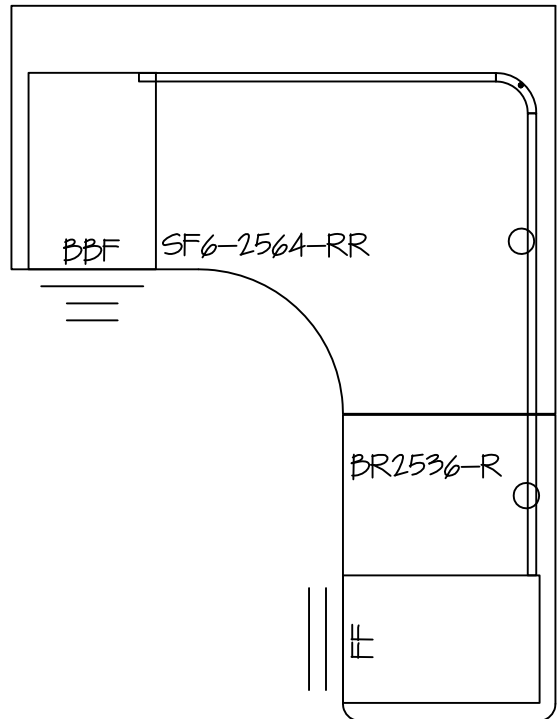

25" x 64" Straight Front
w/ 6" overhang
25" x 36" Return Right