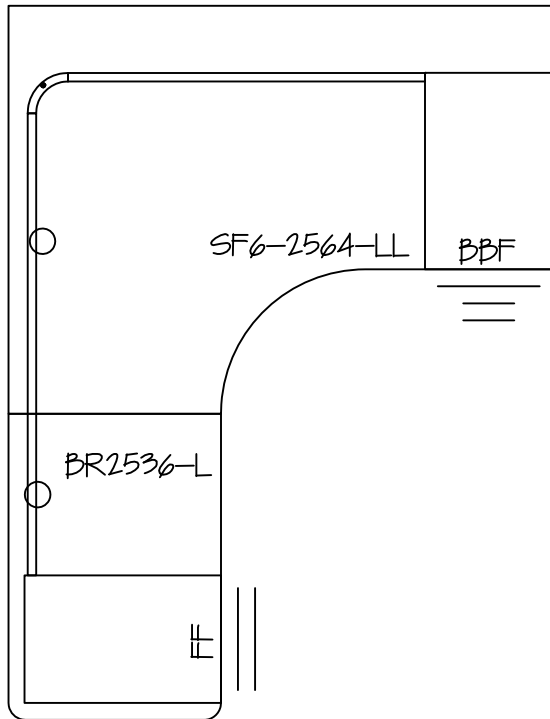

25" x 64" Straight Front
w/ 6" overhang
25" x 36" Return Left