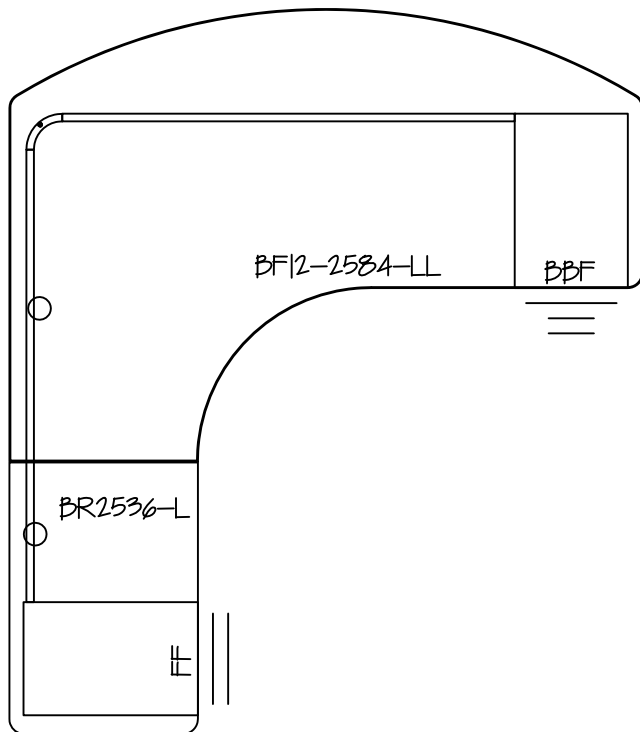

25" x 66" Bow Front w/ 6" overhang
25" x 36" Return Left

25" x 66" Bow Front w/ 6" overhang
25" x 36" Return Right

INFORMATION INCLUDED ON THIS DOCUMENT IS SOLELY THE PROPERTY OF NATIONAL OFFICE SERVICES.
THIS DOCUMENT MAY NOT BE USED OR COPIED WITHOUT WRITTEN CONSENT FROM NATIONAL OFFICE SERVICES.

25" x 72" Bow Front w/ 12" overhang
25" x 36" Return Left

25" x 72" Bow Front w/ 12" overhang
25" x 36" Return Right

INFORMATION INCLUDED ON THIS DOCUMENT IS SOLELY THE PROPERTY OF NATIONAL OFFICE SERVICES.
THIS DOCUMENT MAY NOT BE USED OR COPIED WITHOUT WRITTEN CONSENT FROM NATIONAL OFFICE SERVICES.

25" x 84" Bow Front w/ 12" overhang
 25" x 36" Return Left

25" x 84" Bow Front w/ 12" overhang
 25" x 36" Return Right

INFORMATION INCLUDED ON THIS DOCUMENT IS SOLELY THE PROPERTY OF NATIONAL OFFICE SERVICES.
 THIS DOCUMENT MAY NOT BE USED OR COPIED WITHOUT WRITTEN CONSENT FROM NATIONAL OFFICE SERVICES.