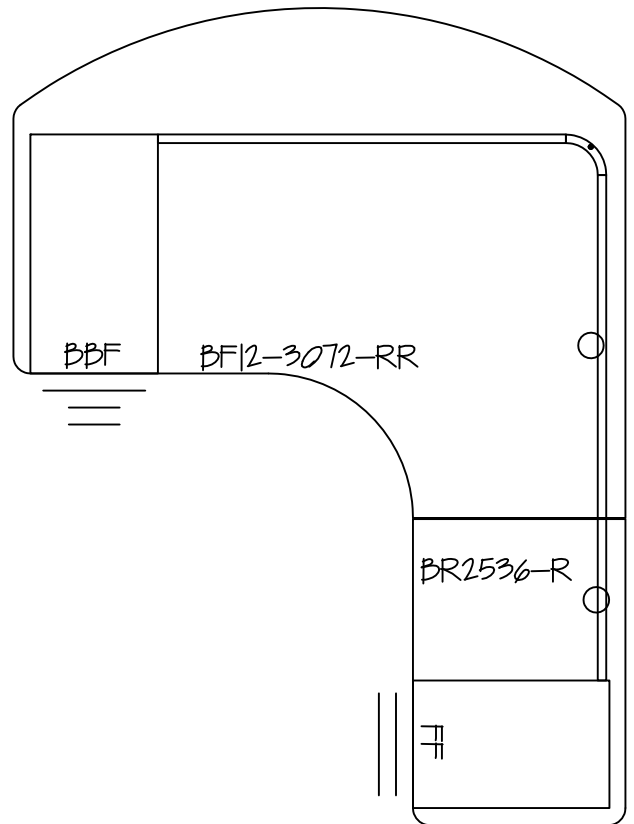

25" x 84" Bow Front w/ 12" overhang
 25" x 36" Return Left

25" x 84" Bow Front w/ 12" overhang
 25" x 36" Return Right

INFORMATION INCLUDED ON THIS DOCUMENT IS SOLELY THE PROPERTY OF NATIONAL OFFICE SERVICES.
 THIS DOCUMENT MAY NOT BE USED OR COPIED WITHOUT WRITTEN CONSENT FROM NATIONAL OFFICE SERVICES.

30" x 72" Bow Front w/ 12" overhang
 25" x 36" Return Left

30" x 72" Bow Front w/ 12" overhang
 25" x 36" Return Right

INFORMATION INCLUDED ON THIS DOCUMENT IS SOLELY THE PROPERTY OF NATIONAL OFFICE SERVICES.
 THIS DOCUMENT MAY NOT BE USED OR COPIED WITHOUT WRITTEN CONSENT FROM NATIONAL OFFICE SERVICES.