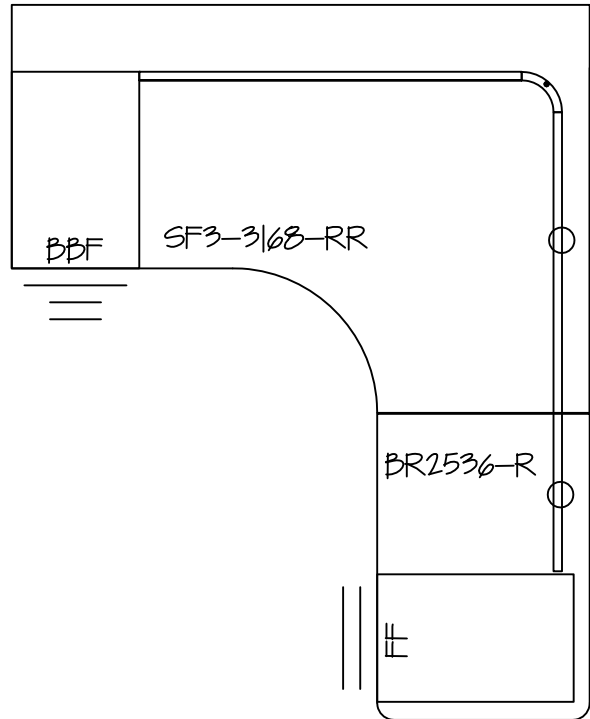

31" x 68" Straight Front
w/ 3" overhang
25" x 36" Return Right