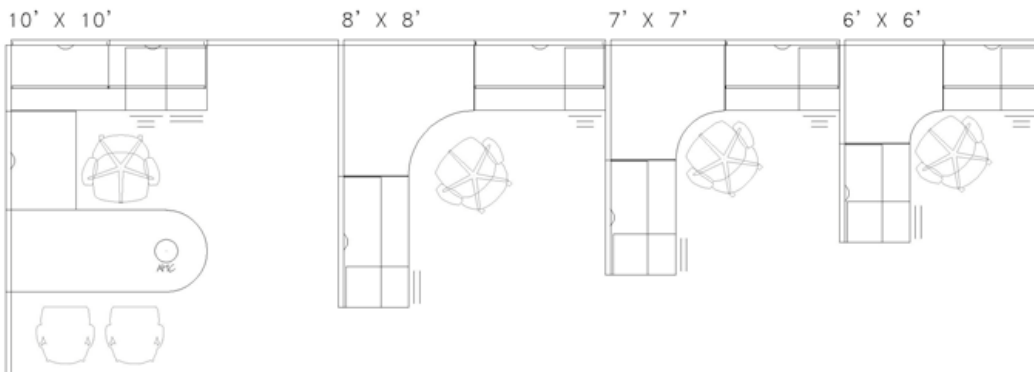

Hybrid Avenir

Panel Heights

- 42" high
- 53" high
- 61" high
- 65" high
- 80" high

Panel Widths

- 24" wide
- 30" wide
- 36" wide
- 42" wide
- 48" wide
- 60" wide

Storage

- Half height shelf
- Full height shelf
- Binder bin
- Pedestals
- Lateral files

Power

- 3 Circuit or 4 circuit
- Panel may be powered From the wall or ceiling

Worksurface

- Unlimited sizing
- 90 degree edge
- 180 degree edge
- 3mm Vinyl edge
- Wood/laminate top

www.gen2officefurniture.com